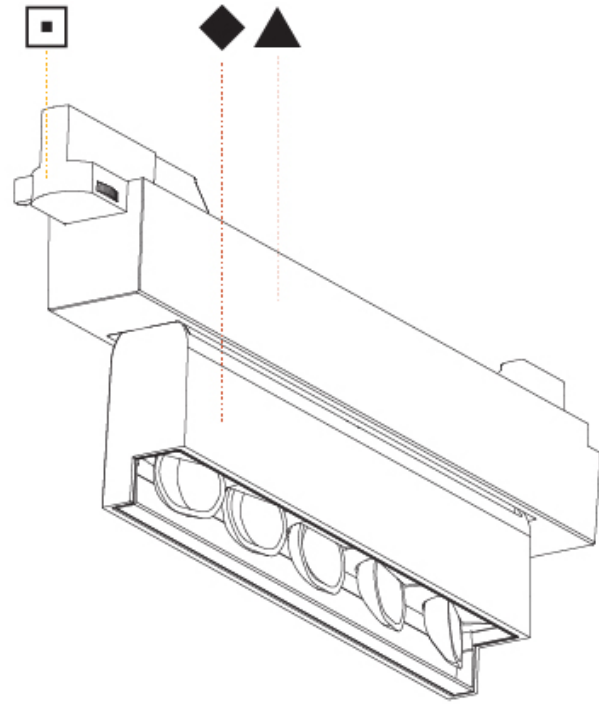

MAGIQ WALLWASH PLUS BLACK TRACK

A3T062-

PROJECT _____

TYPE _____

SPECIFIER _____

QUANTITY _____

DATE _____

A